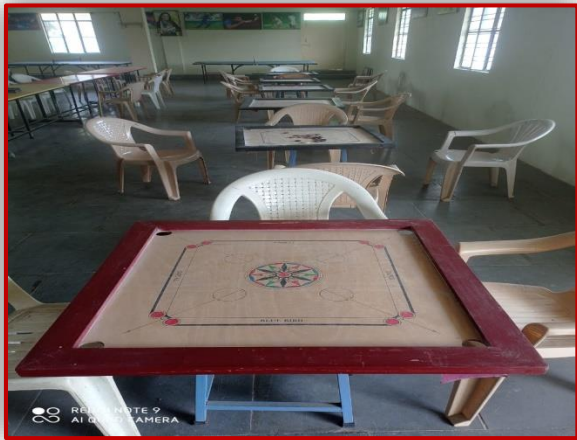

Sports Facilities

Indoor Facilities:

Table Tennis, Chess, Caroms, Gymnasium, Shuttle

Shobh
PRINCIPAL
Sri Indu College of Engineering and Technology
(M): SHERGUDA-501 510,
Ibrahimpatnam(M), R.R.Dist.

 GPS Map Camera

gosh
PRINCIPAL
Sri Indu College of Engineering and Technology
(VIT): SHERIGUDA-501 510,
Ibrahimpatnam(M), R.R.Dist.

Outdoor facilities:

**Cricket Ground, Cricket Practice Nets – 2Nos, Volleyball Courts – 4nos
Basketball Courts – 1 No, Throw ball Court – 2 No, TenniKoit Courts –
2Nos , Kho-Kho Courts – 1 No, 200m track**