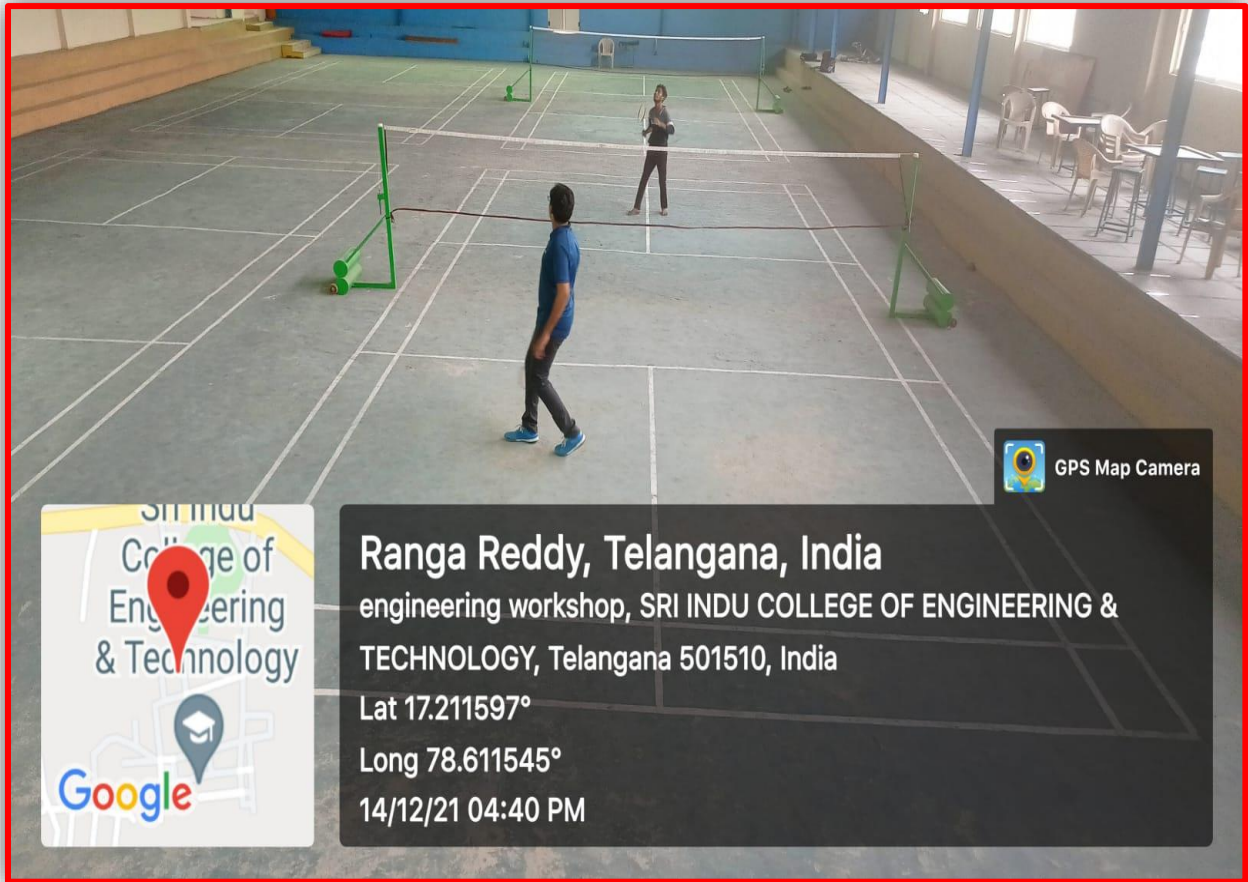

GPS Map Camera